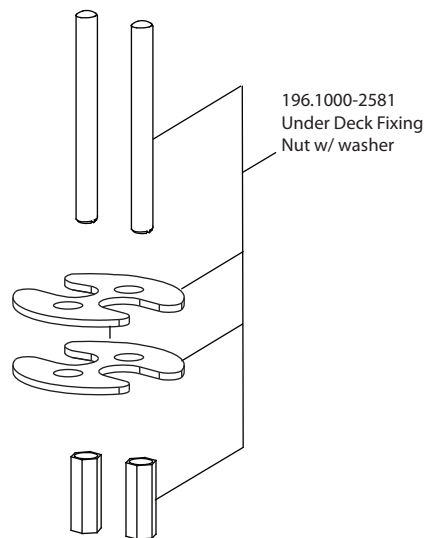

Product Parts Breakdown

▲ Specify Finish

196.1000-2352 ▲
Handle w/ hex
and button

196.1000-9851 ▲
Cartridge Bezel

196.1000-9852
Retaining Nut

196.1000-9853
Cartridge

isenberg
innovation+design

196.1000CF

Ver 2.53