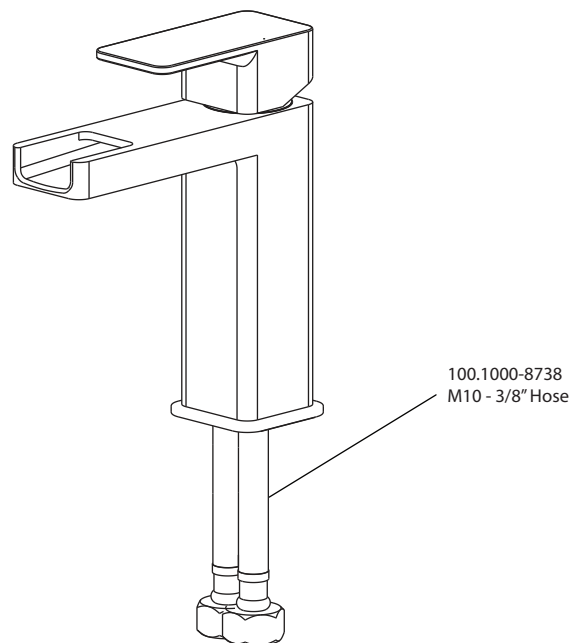

Product Parts Breakdown

▲ Specify Finish

196.1000-2352 ▲
Handle w/ hex
and button

196.1000-9851 ▲
Cartridge Bezel

196.1000-9852
Retaining Nut

196.1000-9853
Cartridge

isenberg
innovation+design

196.1000CF